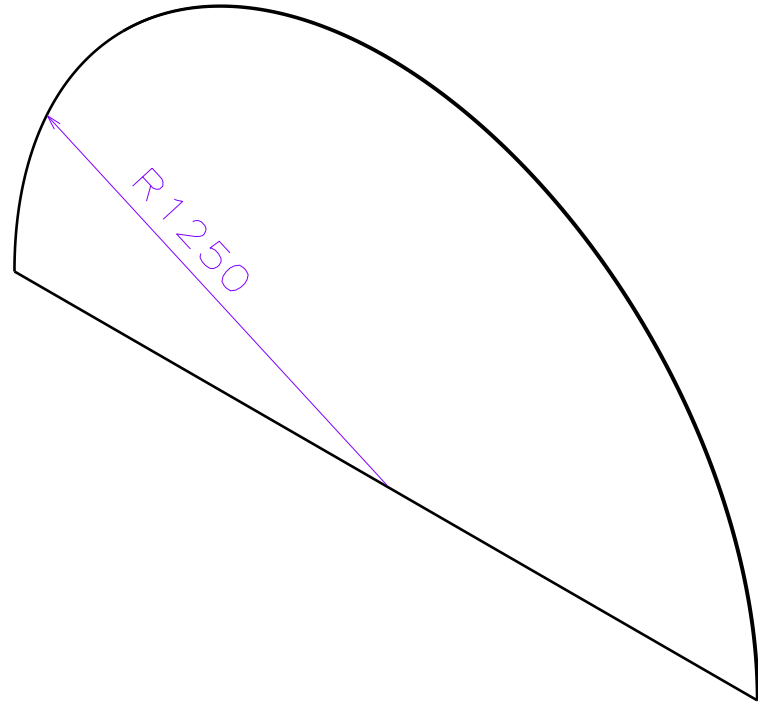

Right view  
Scale: 1:18

2500

Isometric view  
Scale: 1:18

thickness:3mm

DESIGNED BY:		کلاہک گیر بکس کولینگ تاور فایبر گلاس		I	-
DATE: 08/07/2023				H	-
CHECKED BY: XXX		material : fiberglass		G	-
DATE: XXX				F	-
SIZE A4				E	-
SCALE 1:1	WEIGHT (kg) XXX	DRAWING NUMBER XXX		D	-
				SHEET 1/1	
This drawing is our property; it can't be reproduced or communicated without our written agreement.				B	-
				A	-